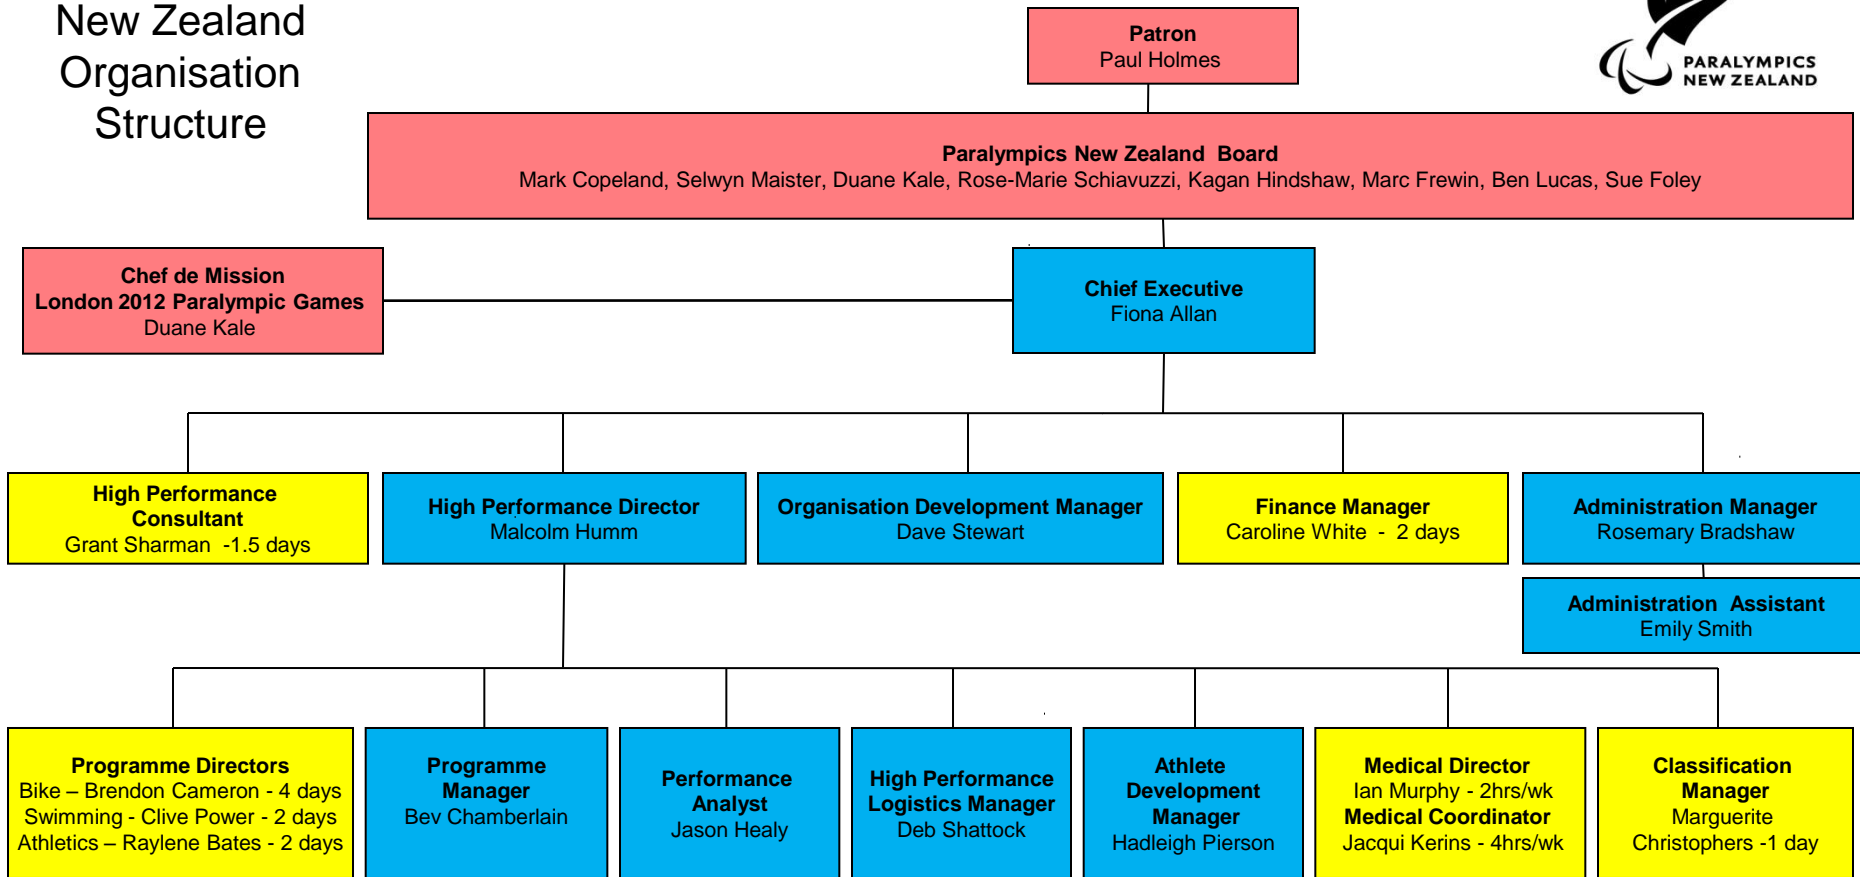

Paralympics New Zealand Organisation Structure

- Part Time Contract Role
- Volunteer Role
- Full Time Paid Role